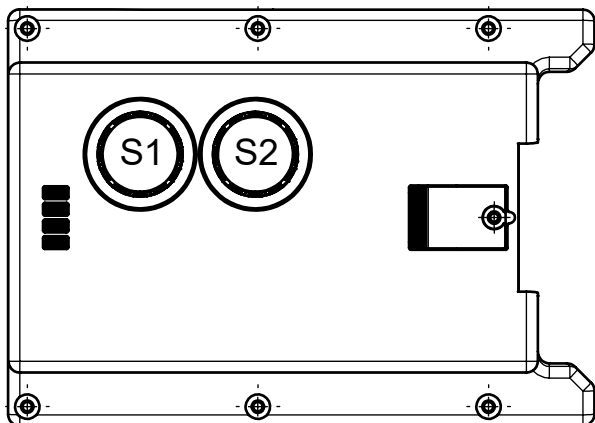

	Produktversion Product version	Verbindungskabel inklusive Connection cable included	Türanschlag Door hinge	S1	S2	S3
<b>MGB-A-COVER-R-L2-116115</b>	bis/ up to V 1.2.3	-	R	-	Taster beleuchtet	Taster beleuchtet
<b>MGB-A-COVER-R-L2-122026</b>	ab / from bis / up to V 3.0.3	X				
<b>MGB-A-COVER-R-L2-165362</b>	ab / from V 4.0.0	-	R	-	Button illuminated	Button illuminated
<b>MGB-A-COVER-L-L2-165363</b>	ab / from V 4.0.0	-	L			
<b>MGB-A-COVER-R-L1-119995</b>	bis/ up to V 1.2.3	-	R	Taster beleuchtet	Taster beleuchtet	-
<b>MGB-A-COVER-R-L1-122443</b>	ab / from bis / up to V 3.0.3	X				
<b>MGB-A-COVER-R-L1-168956</b>	ab / from V 4.0.0	-				

...-R-...

...-L-...

...-R-...

Belegung  
Deckeltaster:

PIN assignment  
top cover button:

Bis / up to  
V 1.2.3

ab / from  
V 2.0.0

Maße in mm / Dimensions in mm  
© EUCHNER GmbH + Co. KG  
Technische Änderungen vorbehalten, alle Angaben ohne Gewähr / Subject to technical modifications; no responsibility is accepted for the accuracy of this information.